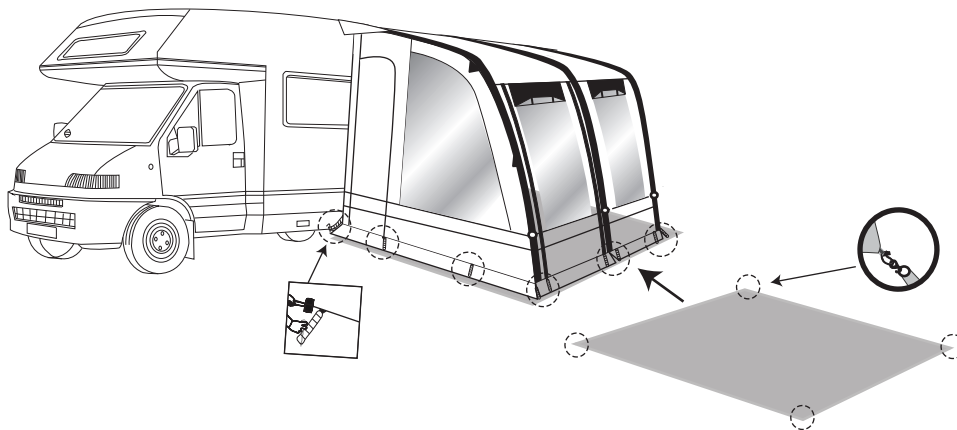

Aanbevolen druk
Empfohlener Druck
Recommended pressure
9 PSI
0,62 BAR

SET UP INSTRUCTION FOR MOBIL 320 EASY AIR CONNECTED

Flysheet

Pump/Gauge/Safety Valve

Storm Bar Pole x4
(Connected to Main Airbeam)

Rear Steel Pole x1set

Upright Steel Pole x2sets

Peg 4.6mm*23cm 31pcs

Peg 3.6mm*17cm 8pcs

MAAT: 1
A Nr: A571188
MAAT: 2
A Nr: A571189
MAAT: 3
A Nr: A571190

①

②

③

④