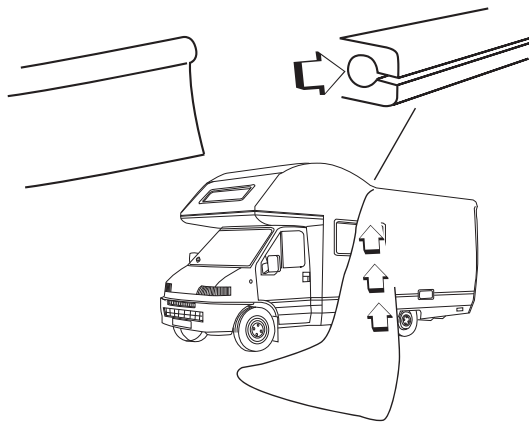

Aanbevolen druk
Empfohlener Druck
Recommended pressure
9 PSI
0,62 BAR

SET UP INSTRUCTION FOR MOBIL 320 EASY AIR CONNECTED

Flysheet

Pump/Gauge/Safety Valve

Storm Bar Pole x4
(Connected to Main Airbeam)

Rear Steel Pole x1set

Upright Steel Pole x2sets

Peg 4.6mm*23cm 31pcs

Peg 3.6mm*17cm 8pcs

MAAT: 1
A Nr: A571188
MAAT: 2
A Nr: A571189
MAAT: 3
A Nr: A571190

①

②

③

④