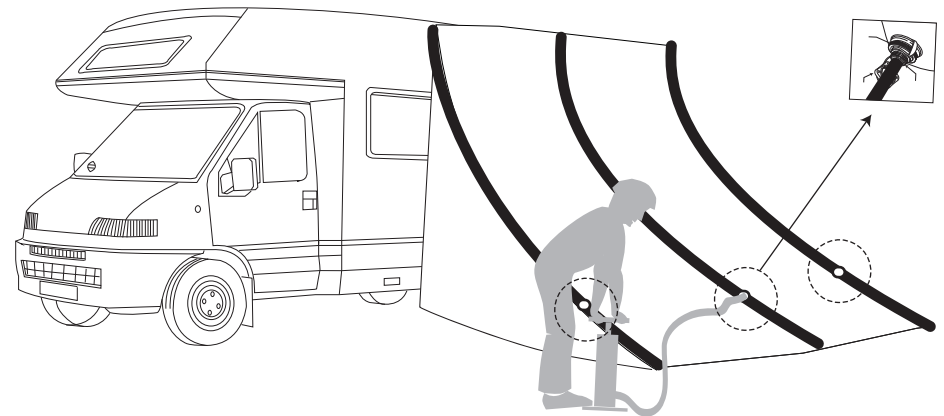

Aanbevolen druk
Empfohlener Druck
Recommended pressure
9 PSI
0,62 BAR

SET UP INSTRUCTION FOR MOBIL 320 EASY AIR CONNECTED

Flysheet

Pump/Gauge/Safety Valve

Storm Bar Pole x4
(Connected to Main Airbeam)

Rear Steel Pole x1set

Upright Steel Pole x2sets

Peg 4.6mm*23cm 31pcs

Peg 3.6mm*17cm 8pcs

MAAT: 1
A Nr: A571188
MAAT: 2
A Nr: A571189
MAAT: 3
A Nr: A571190

①

②

③

④